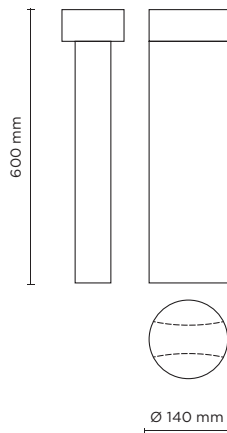

604001

LANE ROUND 01

600mm height bollard, round shape, for outdoor surface installation, 360° light emission, phosphochromatised and polyester powder coated die-cast copper-free aluminum body, tempered safety glass, moulded silicone gasket and stainless steel screws. Built-in LED driver 220-240V 50-60Hz, with 2 x COB LED. IP65 rating.

light source	light beam options	lumen output (lm)	lumin. efficacy (lm/w)
3000°K warm-white			
cob led	• 360°	700	70.00

Finish color options:

■ Textured Grey
RAL 9006

Technical features

Technical data

Wattage	10 WATT
IP Rating	IP65
IK Rating	IK07
Material	High corrosion resistance die-cast copper-free aluminum body
Coating	Polyester powder coating with phosphochromating pre-finish
Light source	NR. 2 x 5W COB LED
Screws	Stainless steel
Transformer	Electronic power supply 220/240V 50/60Hz built-in
Gasket	Silicone rubber
Glass	Tempered
Power cable	1 mt. neoprene power cable included
Gross weight	2,60 Kg